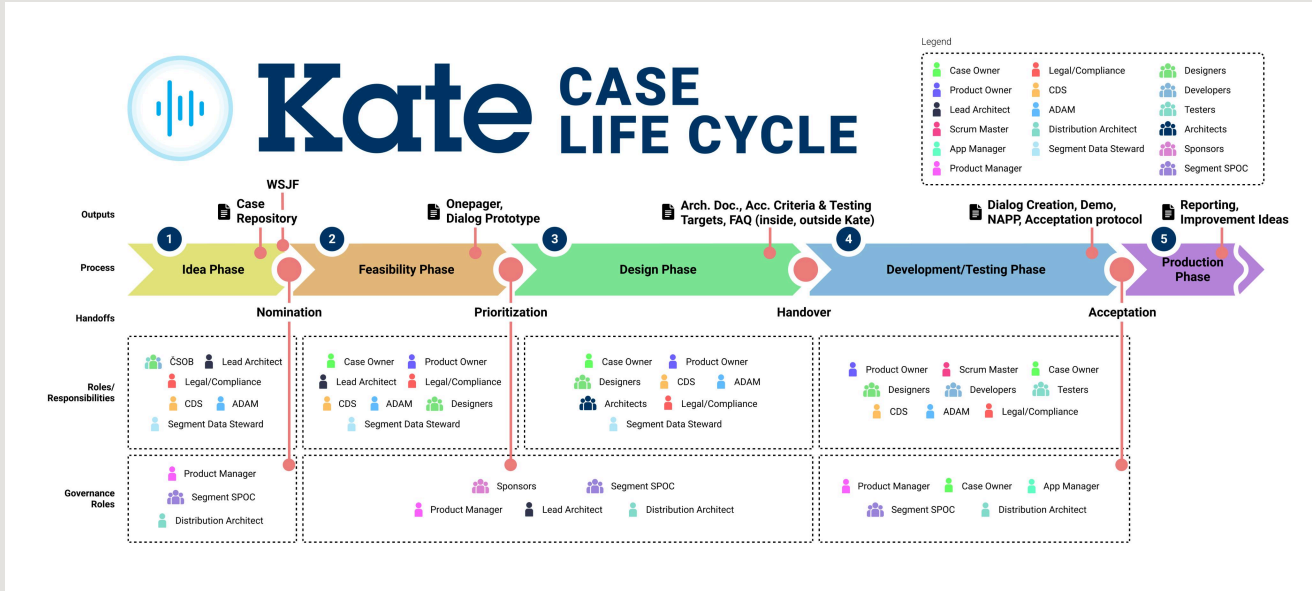

ČSOB KATE

Virtual assistant
UX/UI Design, Design system, Team lead

CONTACT

Web
<https://martinvrkata.cz>

Mobile
+420 602 728 733

Email
me@martinvrkata.cz