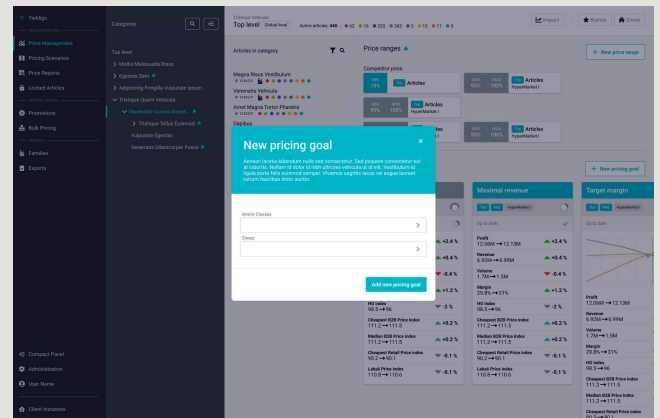

Action

Accent/Joy

Icon

Success

Info

Error

Warning

CONTACT

Web
<https://martinrbata.cz>

Mobile
+420 602 728 733

Email
me@martinrbata.cz