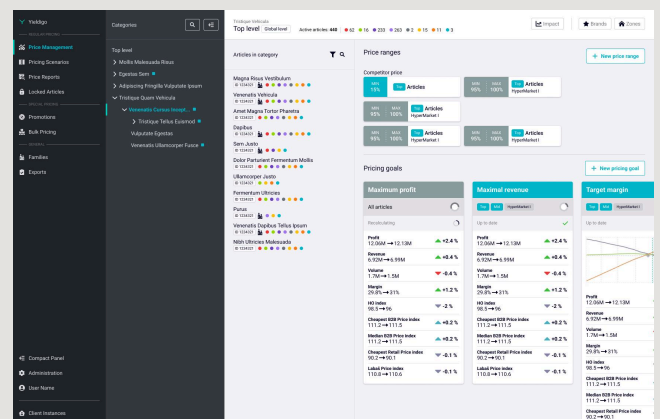

Action

Accent/Joy

Icon

Success

Info

Error

Warning

CONTACT

Web
<https://martinrbata.cz>

Mobile
+420 602 728 733

Email
me@martinrbata.cz