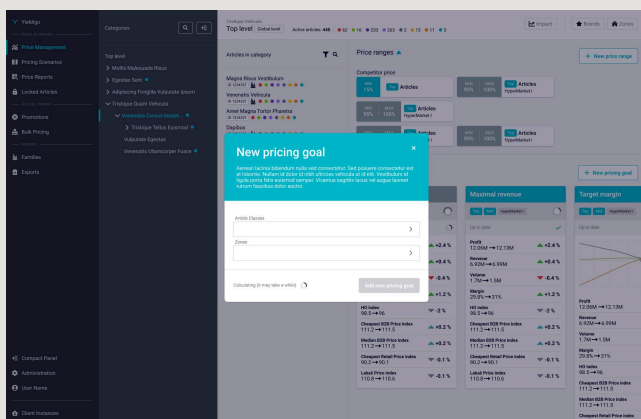

Action

Accent/Joy

Icon

Success

Info

Error

Warning

CONTACT

Web
<https://martinrbata.cz>

Mobile
+420 602 728 733

Email
me@martinrbata.cz