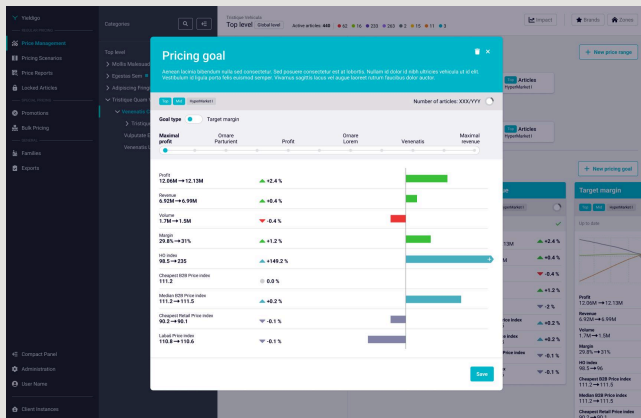

Action

Accent/Joy

Icon

Success

Info

Error

Warning

CONTACT

Web
<https://martinrbata.cz>

Mobile
+420 602 728 733

Email
me@martinrbata.cz