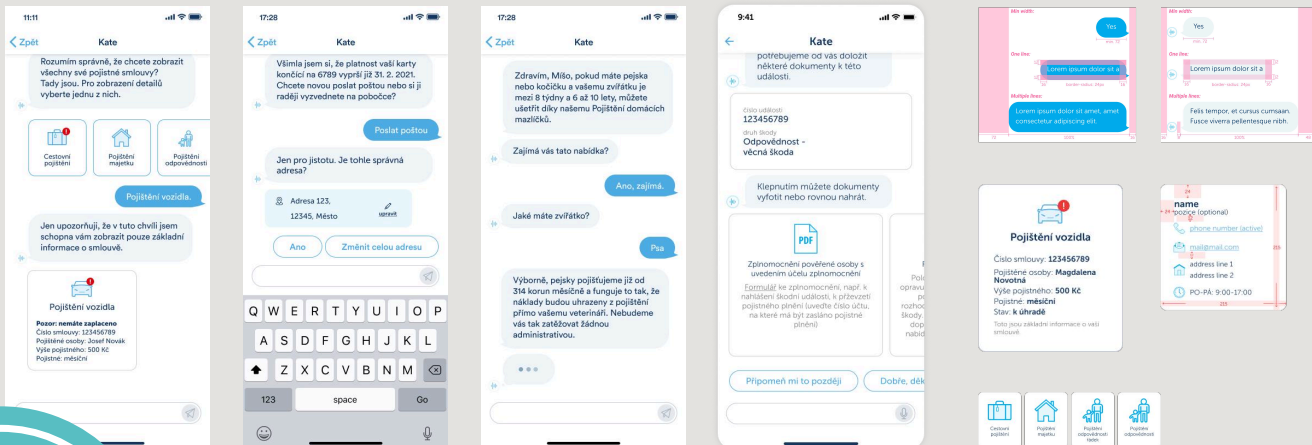

ČSOB KATE

Virtual assistant
UX/UI Design, Design system, Team lead

CONTACT

Web
<https://martinvrkata.cz>

Mobile
+420 602 728 733

Email
me@martinvrkata.cz