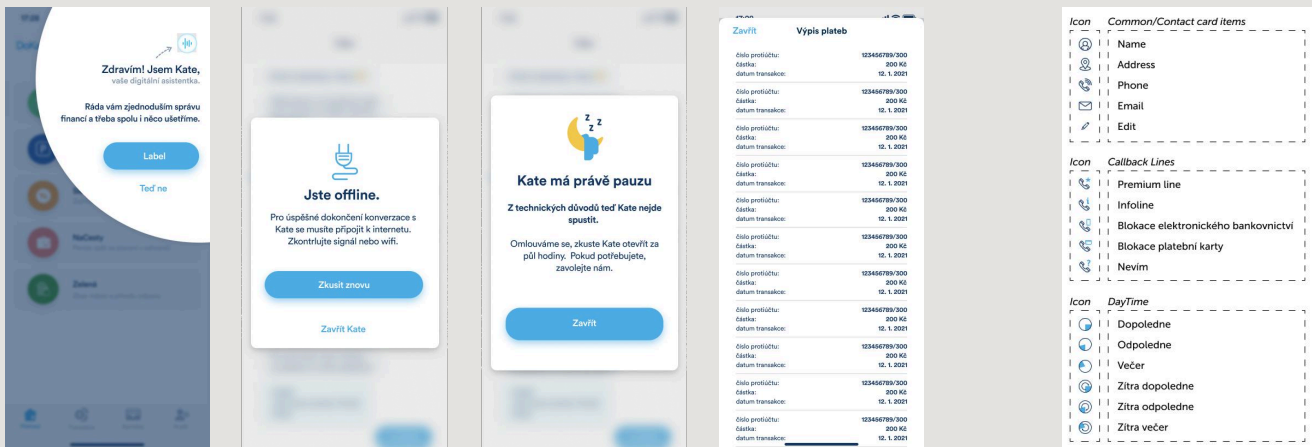

ČSOB KATE

Virtual assistant
UX/UI Design, Design system, Team lead

CONTACT

Web
<https://martinvrkata.cz>

Mobile
+420 602 728 733

Email
me@martinvrkata.cz